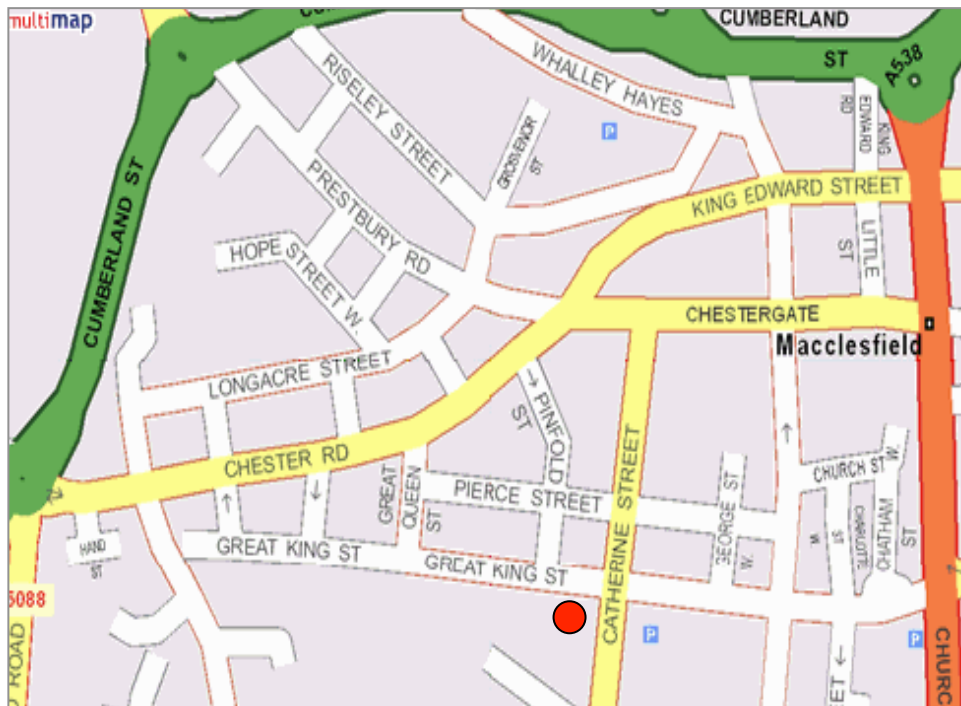

Directions to Elior

The Courtyard, Catherine Street, Macclesfield,
SK11 6ET

Tel: 01625 660160 Fax: 01625 612597

From the M6 and Congleton - (Junction 17)

Turn right at slip road from M6 J17 towards Congleton. From Congleton follow signs for Town Centre, and take the A536 to Macclesfield. Continue for several miles. At lights by Flower Pot Pub go straight across into Oxford Road. At Regency/Bupa roundabout take 4th exit into Chester Road...

From the M6 and Knutsford - (Junction J19)

Take 3rd exit from slip road roundabout, towards Knutsford. Turn left at first set of traffic lights, and follow road towards Knutsford town centre / Macclesfield. Right at small roundabout, and then left at second set of traffic lights towards Macclesfield. Keep going straight on for several miles, following signs for Macclesfield via Chelford. As you approach Macclesfield itself, you will go over several roundabouts and through several sets of traffic lights. You pass the Fire and Ambulance station on the right hand side. At Regency/Bupa roundabout take 3rd exit into Chester Road...

...At traffic lights turn right into Chestergate. Take the First turning on your right, into Catherine Street. The Courtyard is located 100m on the right hand side. Parking is available in the office car park, or in the pay and display car park opposite.